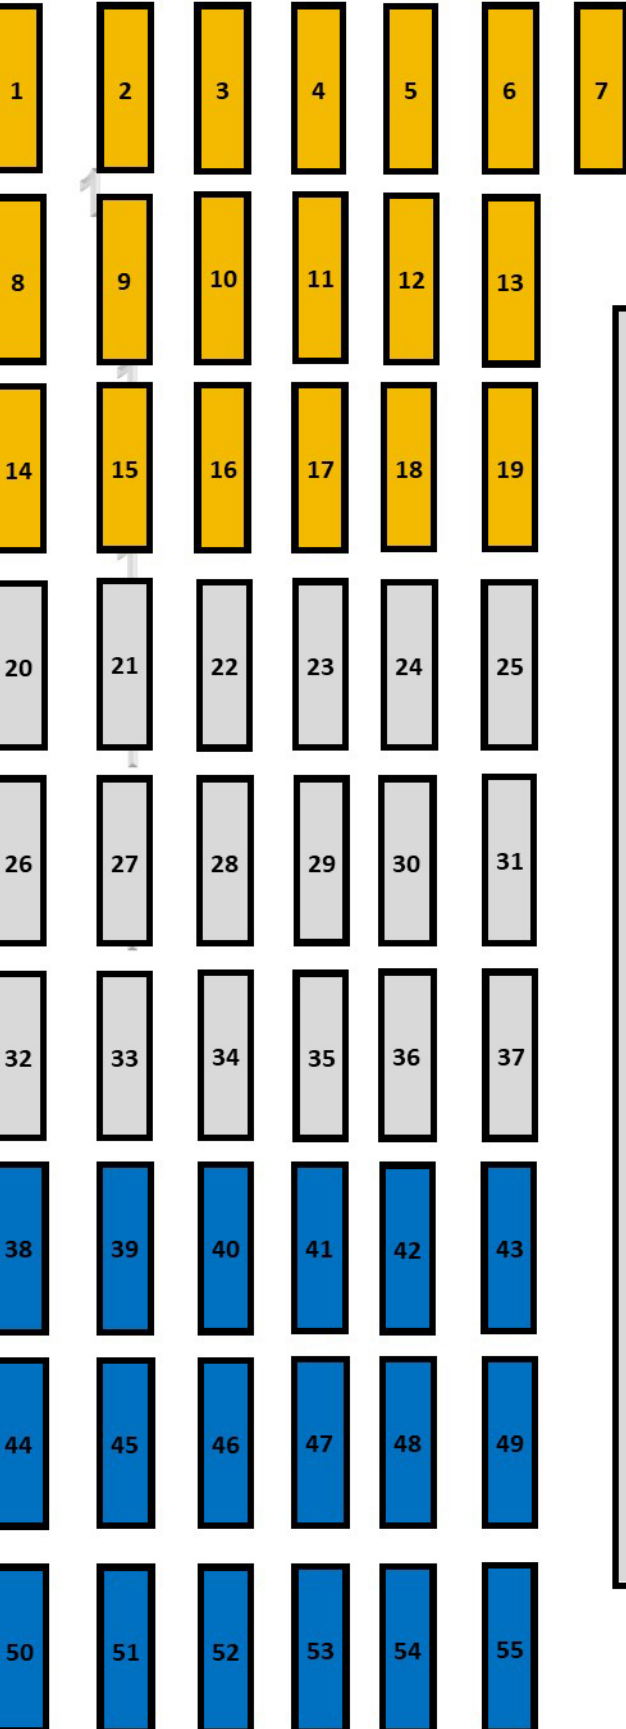

DJ BOOTH

MAIN STAGE

REST ROOMS

VIP

BACK BAR

1

2

VIP

3

MAIN BAR

DANCE FLOOR

4

VIP

5

6

VIP

7

8

9

VIP

VIP

10

FRONT BAR

ENTRANCE

EXIT